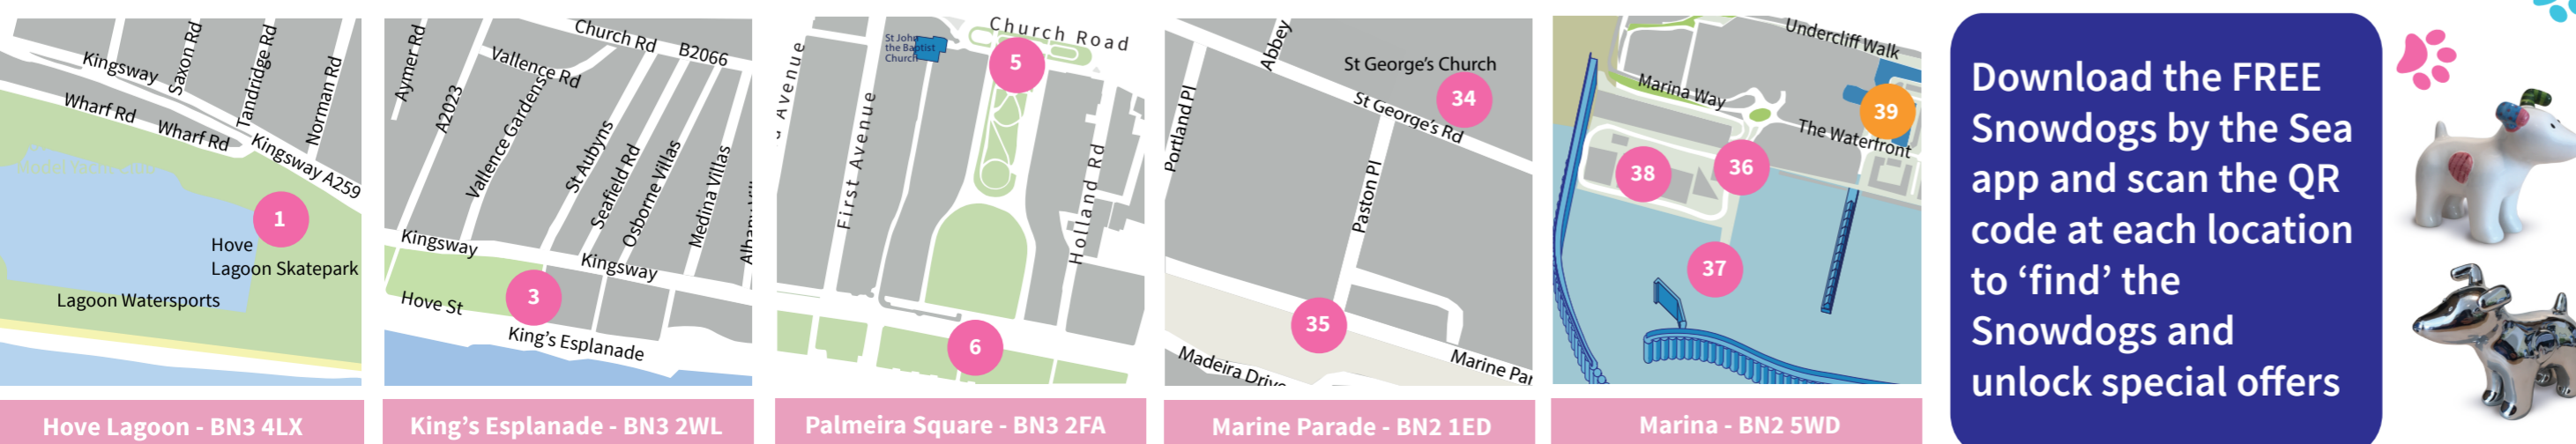

Download the FREE Snowdogs by the Sea app and scan the QR code at each location to 'find' the Snowdogs and unlock special offers

Snowdog Schools...

Jubilee Library	Brighton Museum & Art Gallery	Booth Museum of Natural History	Hove Museum	Hove Library
Coldean Primary School	Bevendean Primary School	Coombe Rd Primary School	Blatchington Mill	West Hove Infants
Elm Grove Primary School	Middle Street Primary School	Lancing College Prep School	Brackenbury Primary School / St Mary's Primary School	Hillside Special School
	The Connected Hub	Brunswick Primary School	Downs Park School	Goldstone Primary School
	Westdene Primary School		Hove Junior School	Children and Adolescent Mental Health Service (CAMHS)
	Woodingdean Primary School		Portslade Aldridge Community Academy	

BN1 1GE   BN1 1EE   BN1 5AA   BN3 4AB   BN3 2EG